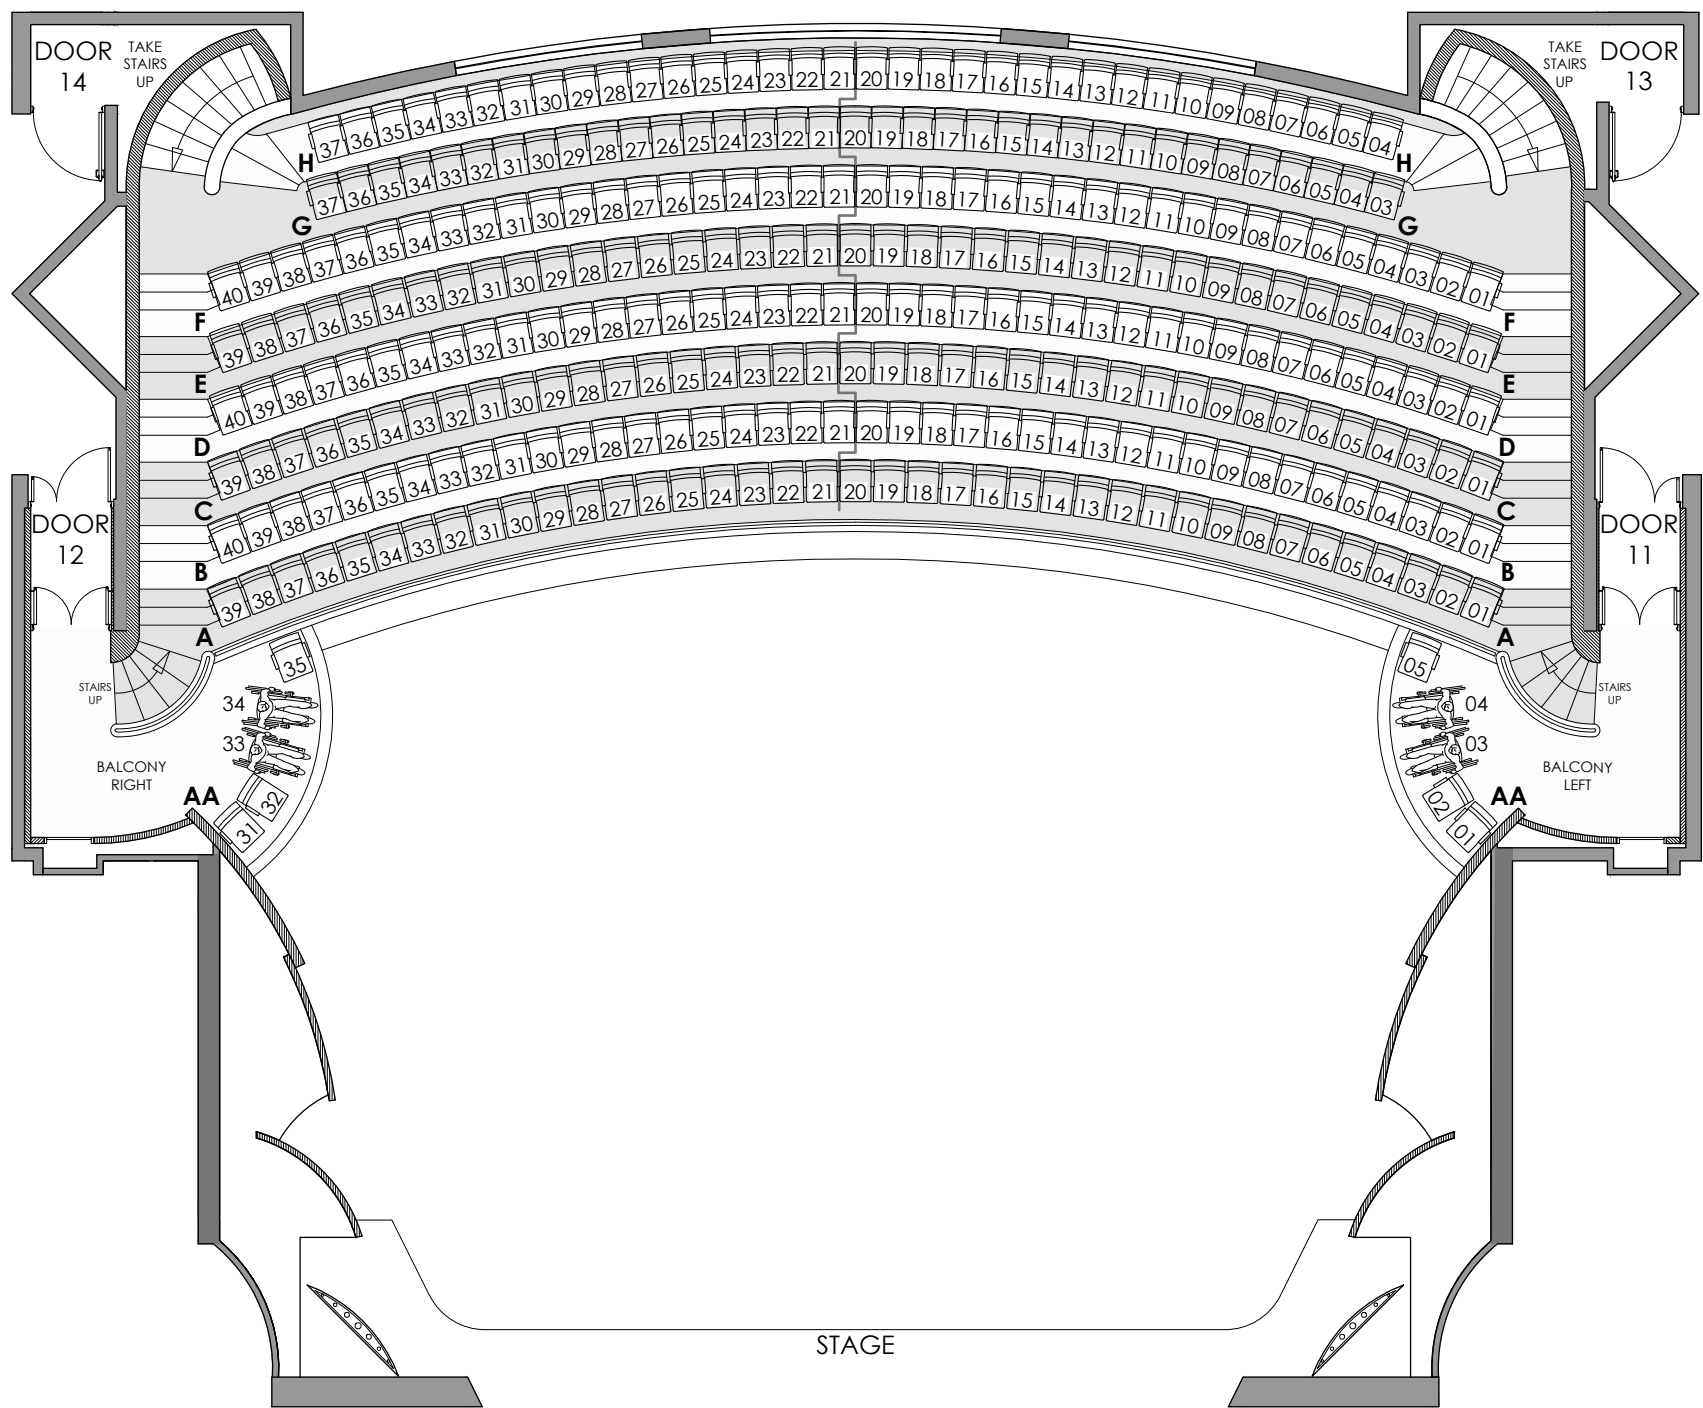

**BALCONY CAPACITIES**

**PWD SPACES NOT OCCUPIED:**

- BALCONY REAR = 306
- BALCONY Left & Right = 8

**PWD SPACES OCCUPIED:**

- BALCONY REAR = 306
- BALCONY Left & Right = 6

**PLAYHOUSE THEATRE BALCONY**