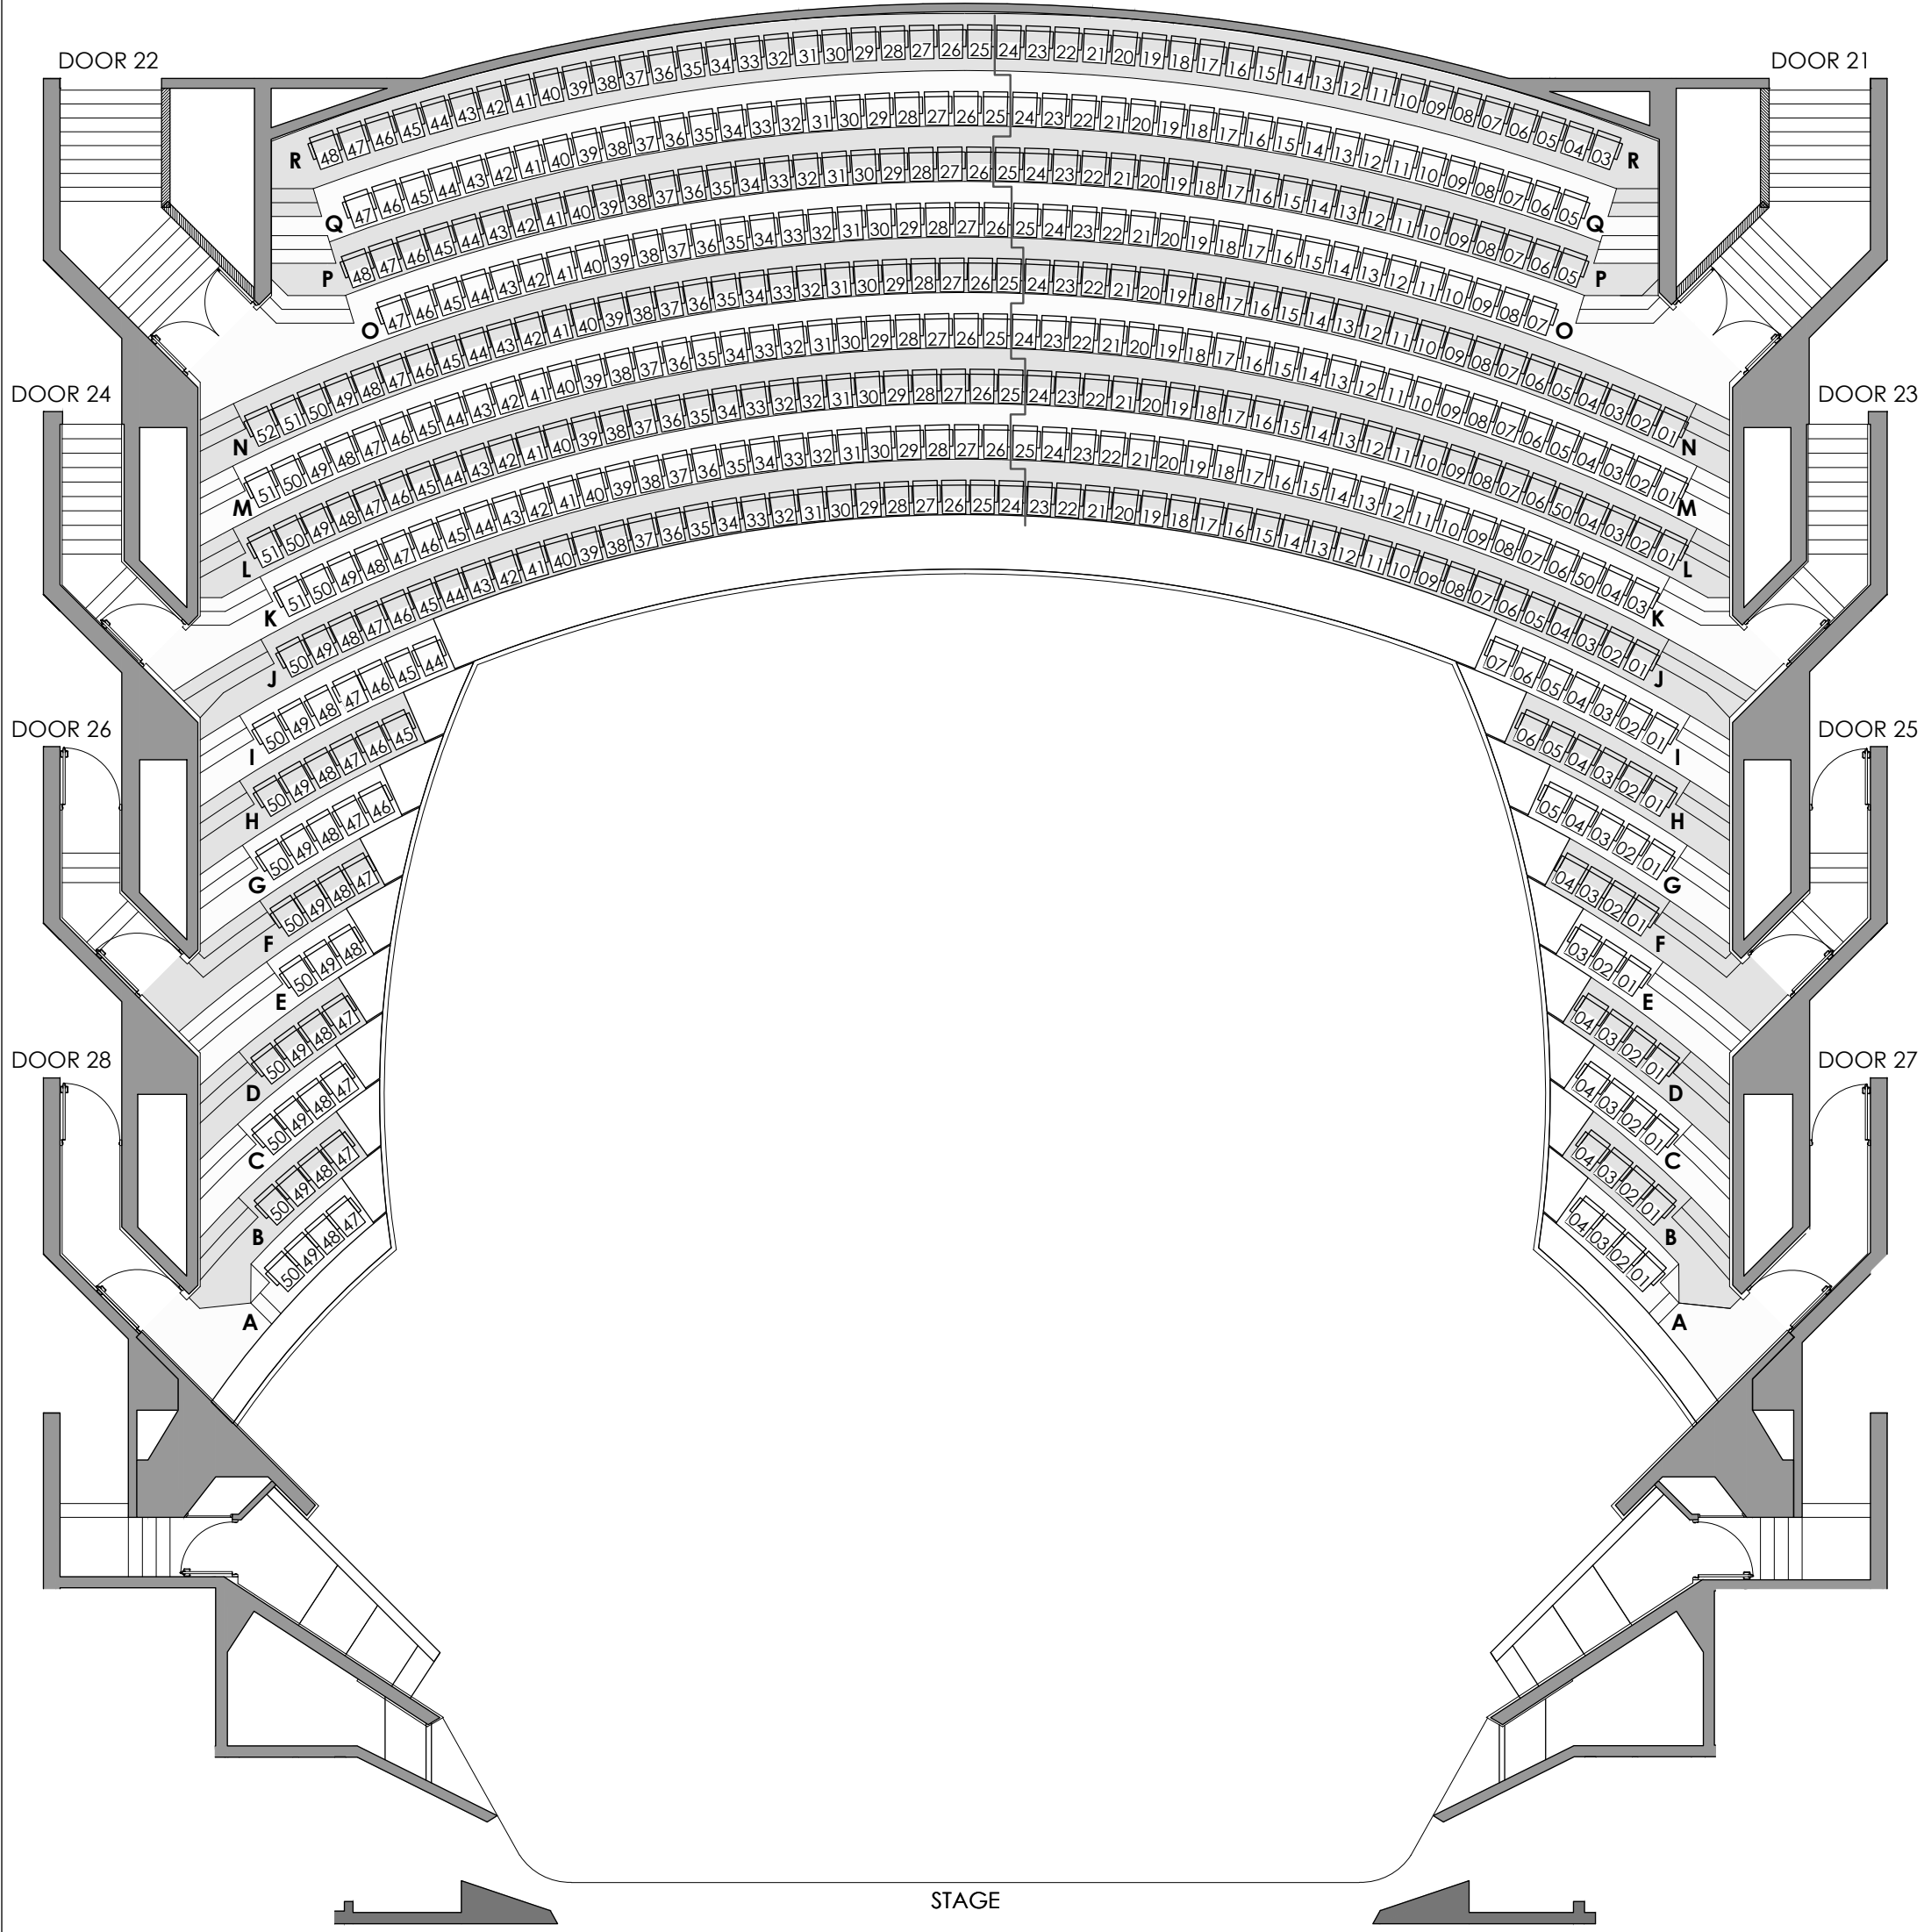

BALCONY 2 CAPACITIES

- BALCONY 2 = 510
(No PWD locations)

LYRIC THEATRE BALCONY 2