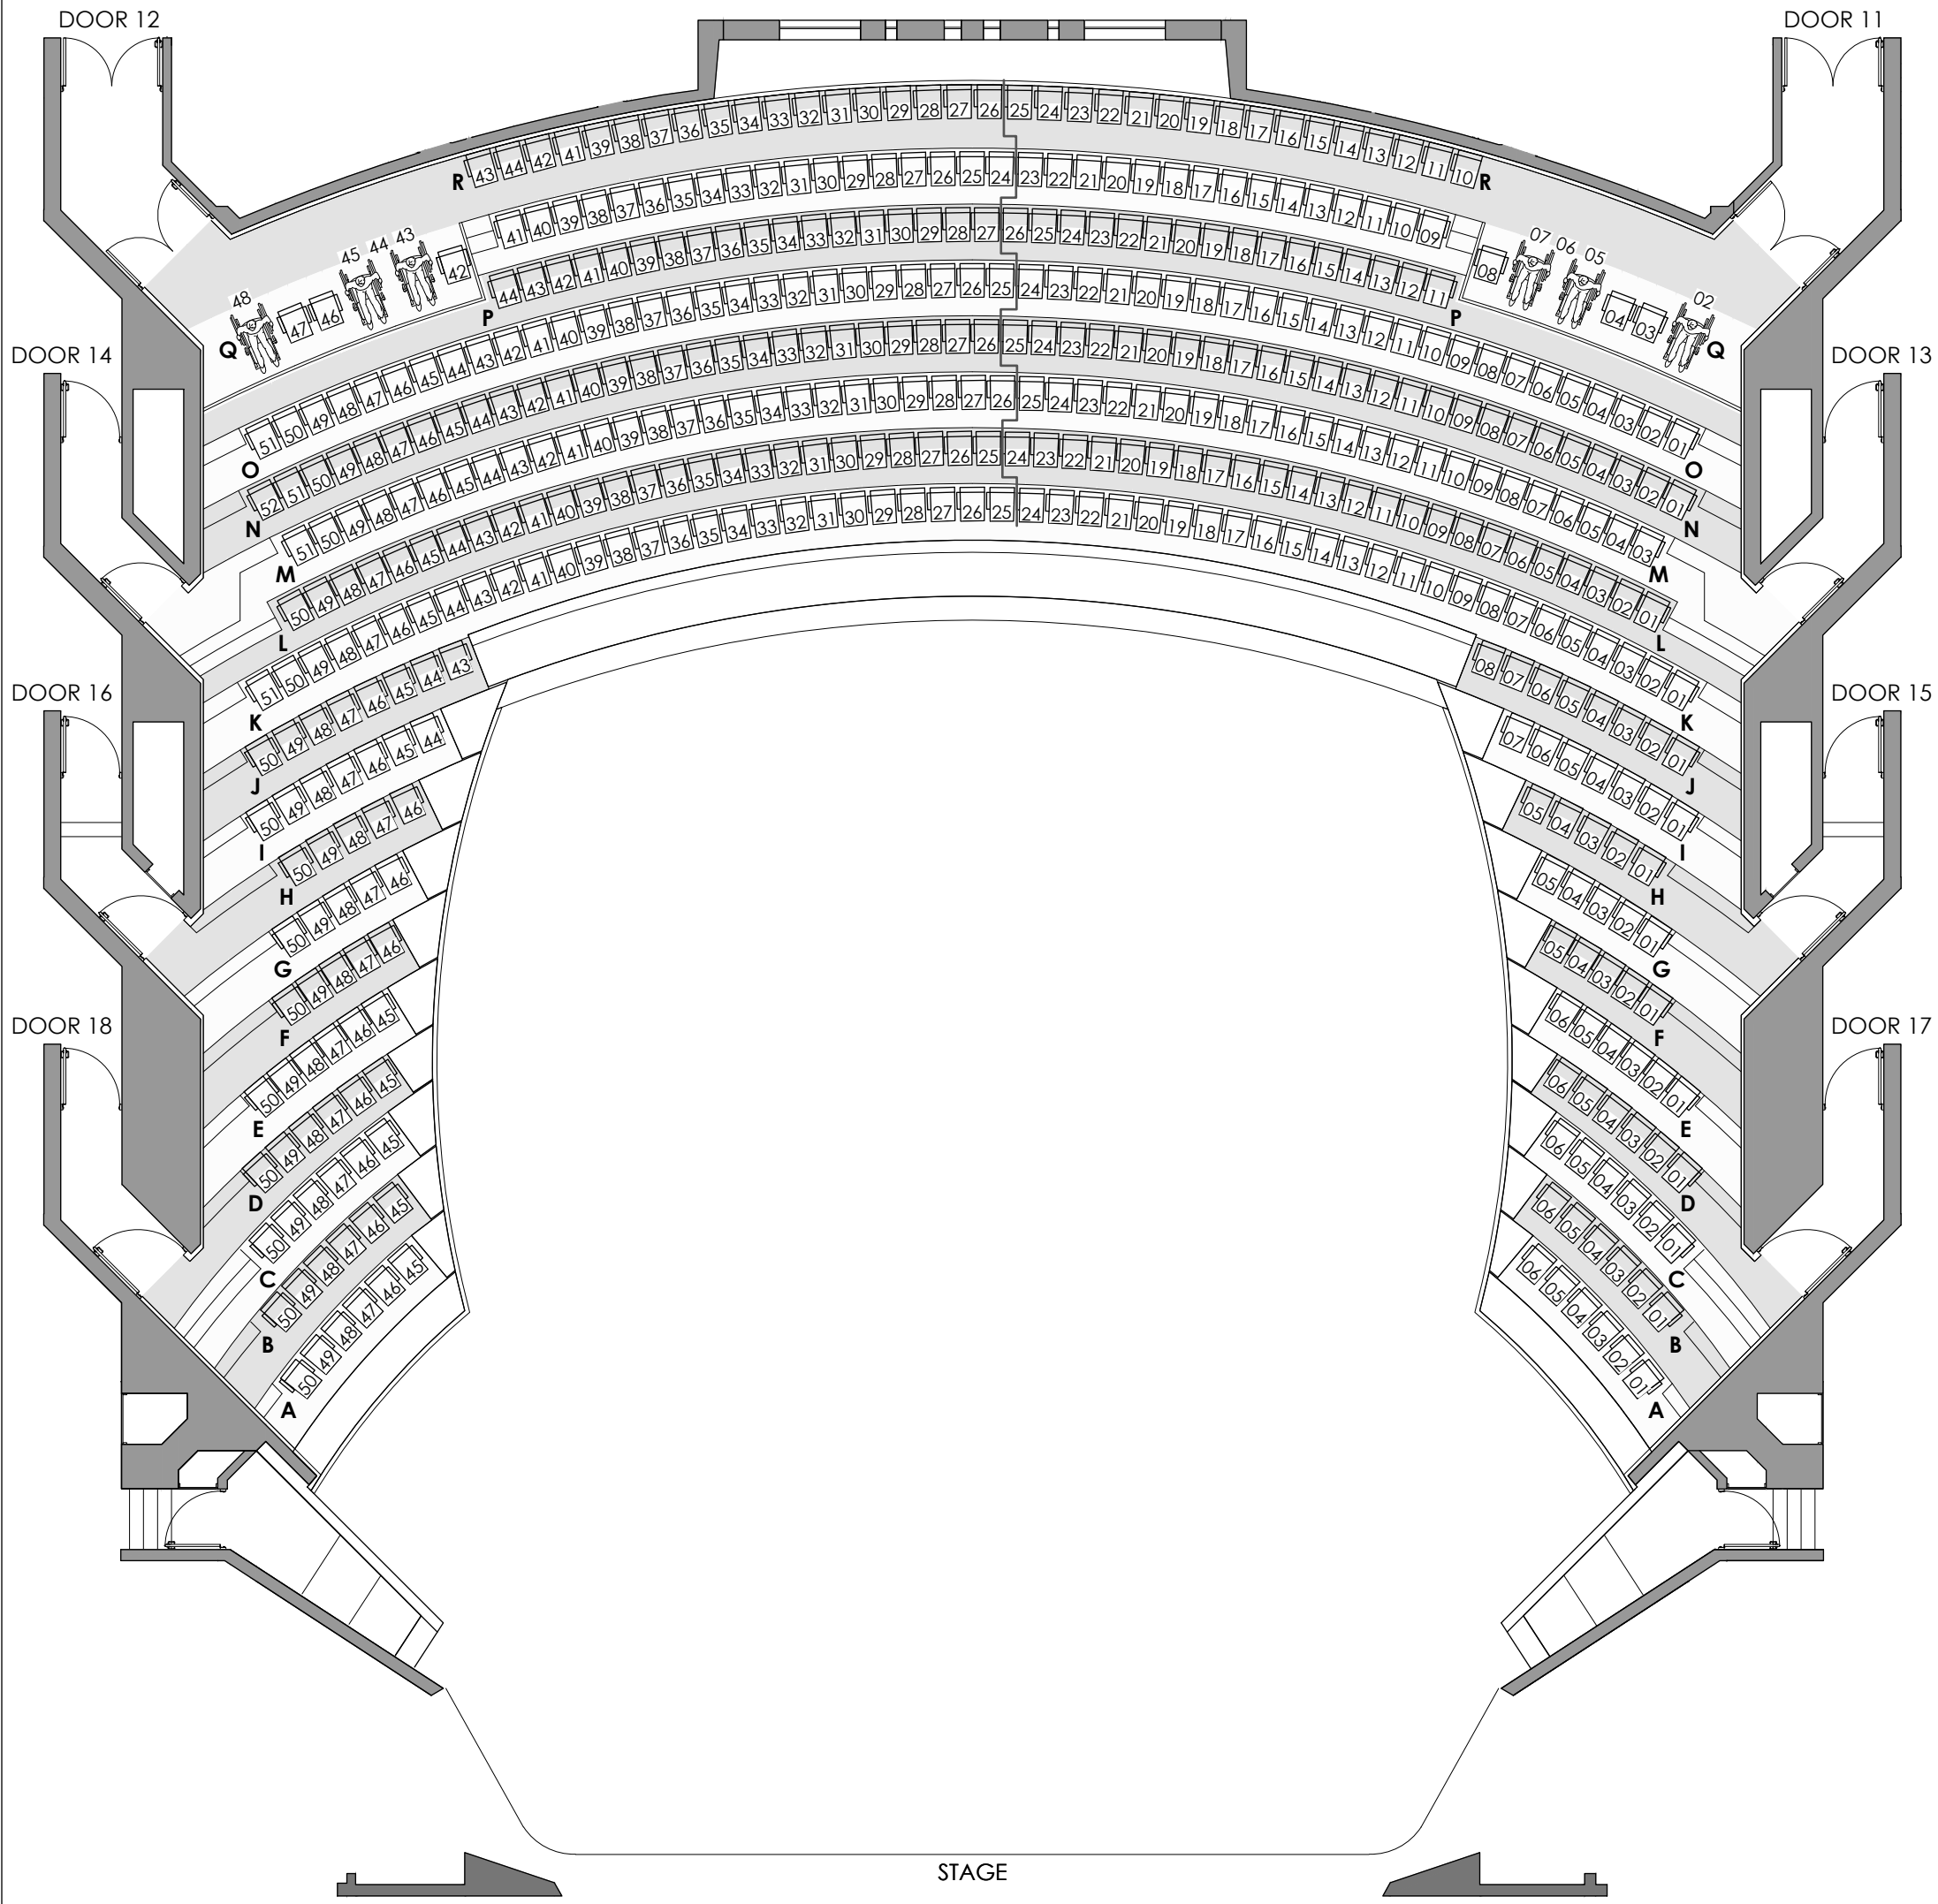

BALCONY 1 CAPACITIES

PWD SPACES NOT OCCUPIED:

- BALCONY 1 = 488

PWD SPACES OCCUPIED:

- BALCONY 1 = 486

LYRIC THEATRE BALCONY 1