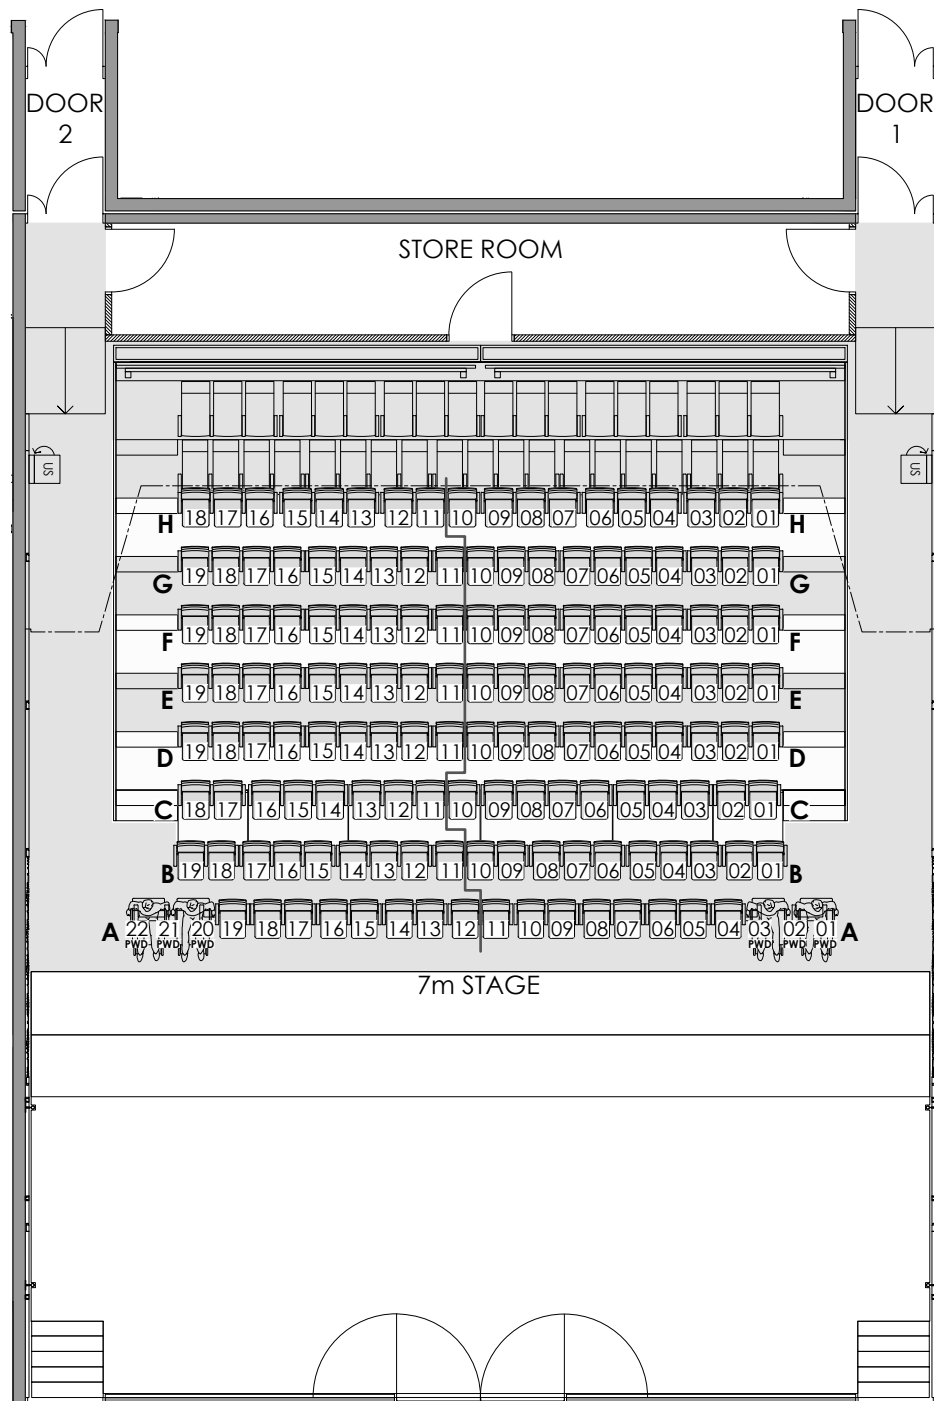

**CREMORNE THEATRE
MODE 3
SEATING CAPACITIES**

PWD SPACES NOT OCCUPIED:

- STALLS = 153
- BALCONY REAR = 78
- RIGHT SIDE BALCONY = 3
- LEFT SIDE BALCONY = 3
- TOTAL = 237**

PWD SPACES OCCUPIED:

- STALLS = 151
- BALCONY REAR = 78
- RIGHT SIDE BALCONY = 3
- LEFT SIDE BALCONY = 3
- TOTAL = 235**

CREMORNE THEATRE BALCONY

CREMORNE THEATRE STALLS - MODE 3 (7m STAGE)